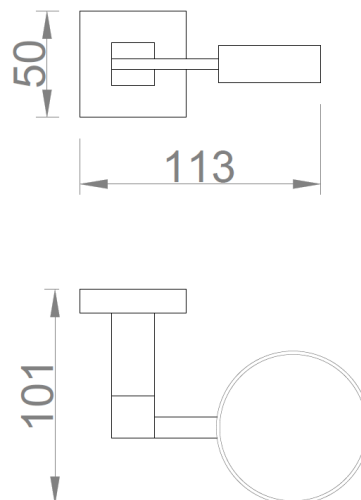

TECHNICAL DATA

- Made of AISI 304 stainless steel, gloss finish.
- Removable glass bowl.
- Dimensions: 50 height x 113 width x 101 depth (mm).
- Equipped with fixing materials and in stainless steel.
- With fixing system screwed to the wall by means of a plate.

SUGGESTED TEXT FOR PRESCRIPTION

NOFER soap dish, made of AISI 304 stainless steel, gloss finish.
Dimensions: 50 height x 113 width x 101 depth (mm).

TECHNICAL DRAWING

DIMENSIONS IN mm

NOFER S.L.
Avenida de la fama, 118
08940 · Cornellà de Llobregat (Barcelona)
Tel +34 934 742 423 · Fax +34 934 743 548
nofer@nofer.com · www.nofer.com