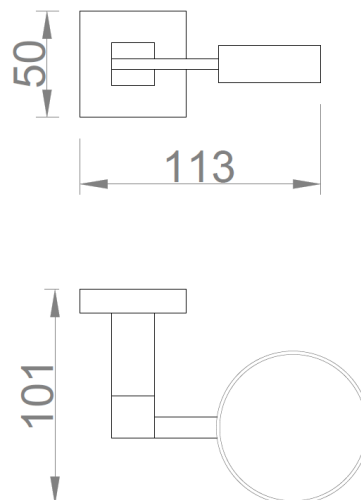

TECHNICAL DATA

- Made of AISI 304 stainless steel, black finish.
- Removable glass bowl.
- Dimensions: 50 height x 113 width x 101 depth (mm).
- Equipped with fixing materials and in stainless steel.
- With fixing system screwed to the wall by means of a plate.

SUGGESTED TEXT FOR PRESCRIPTION

NOFER soap dish, made of AISI 304 stainless steel, black finish.
Dimensions: 50 height x 113 width x 101 depth (mm).

TECHNICAL DRAWING

DIMENSIONS IN mm

NOFER S.L.
Avenida de la fama, 118
08940 · Cornellà de Llobregat (Barcelona)
Tel +34 934 742 423 · Fax +34 934 743 548
nofer@nofer.com · www.nofer.com