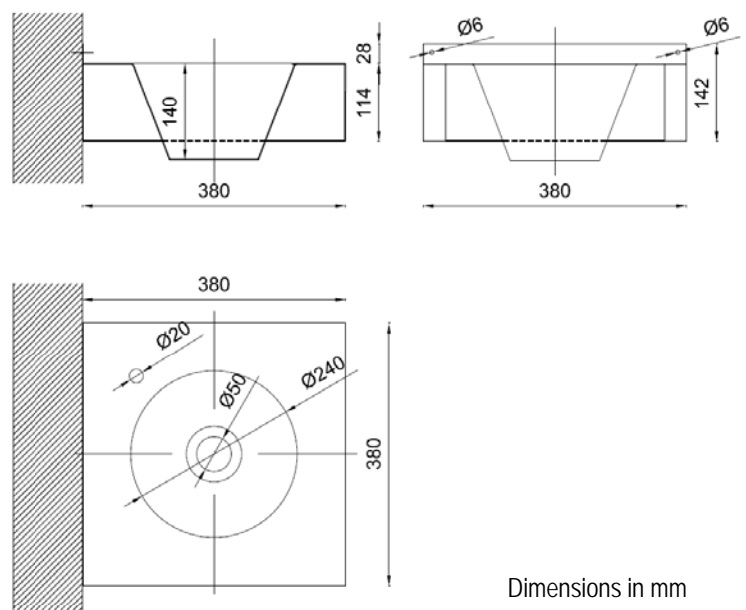

TECHNICAL DRAWING

Dimensions in mm

NOFER S.L.
Avenida de la fama, 118
08940 · Cornellà de Llobregat (Barcelona)
Tel +34 934 742 423 · Fax +34 934 743 548
export@nofer.com · www.nofer.com

Related Products

13036.S

13039.S

13041.B

13048.S

13042.B

13097.B