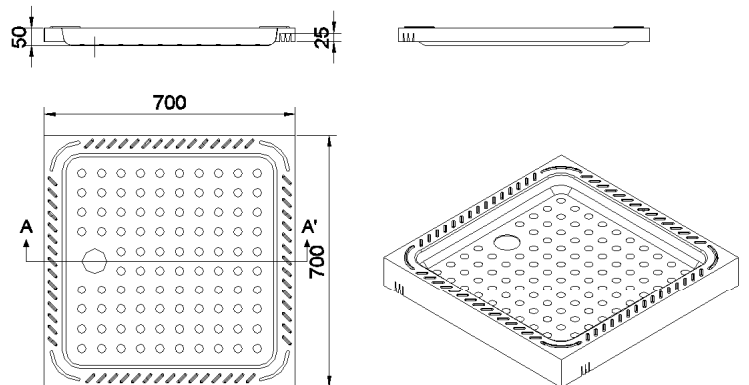

Nonslip shower tray

- Shower tray with central outlet in AISI 304 stainless steel.
- Antivandalic, fully welded and polished without cutting edges.
- Texturized nonslip base.
- Suitable for continuous use and public environments.
- Durability and resistance against rust.
- Easy to clean.
- Satin finish.

TECHNICAL DATA

- Made of AISI 304 stainless steel.
- Dimensions: 50 high x 700 wide x 700 deep mm.
- Central outlet (valve not included).

SUGGESTED TEXT FOR PRESCRIPTION

NOFER or similar, AISI 304 stainless steel shower tray. Central outlet without valve. Texturized nonslip base. Dimensions: 50 high x 700 wide x 700 deep mm.

TECHNICAL DRAWING

Dimensions in mm

NOFER S.L.
 Avenida de la fama, 118
 08940 · Cornellà de Llobregat (Barcelona)
 Tel +34 934 742 423 · Fax +34 934 743 548
 export@nofer.com · www.nofer.com

Related Products