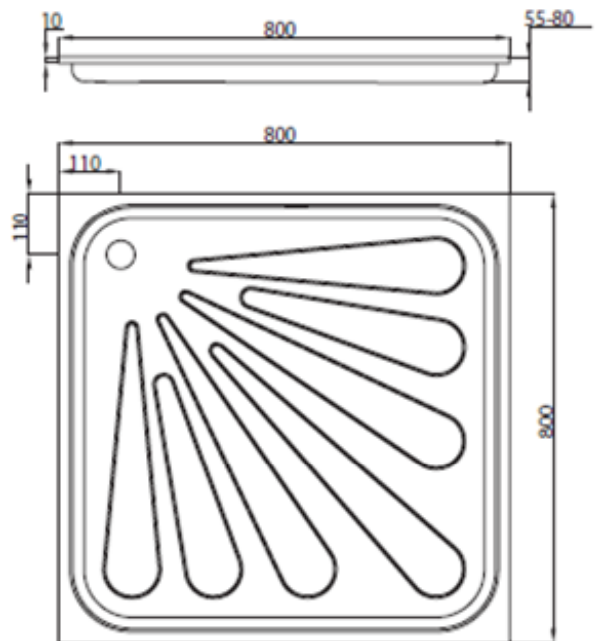

Nonslip shower tray

- Shower tray with central outlet in AISI 304 stainless steel.
- Antivandalic, fully welded and polished without cutting edges.
- Texturized nonslip base.
- Designed for high security spaces.
- Durability and resistance against rust.
- Easy to clean.
- Satin finish.

TECHNICAL DATA

- Made of AISI 304 stainless steel.
- Fixed with recessed brackets.
- Dimensions (with frame): 80 high x 800 wide x 800 deep mm.
- Central outlet Ø 43 mm.

TECHNICAL DRAWING

Dimensions in mm

SUGGESTED TEXT FOR PRESCRIPTION

Shower tray NOFER or similar, in AISI 304 stainless steel. Designed for high security spaces. With central outlet Ø 43 mm and texturized nonslip base. Dimensions: 80 high x 800 wide x 800 deep mm.