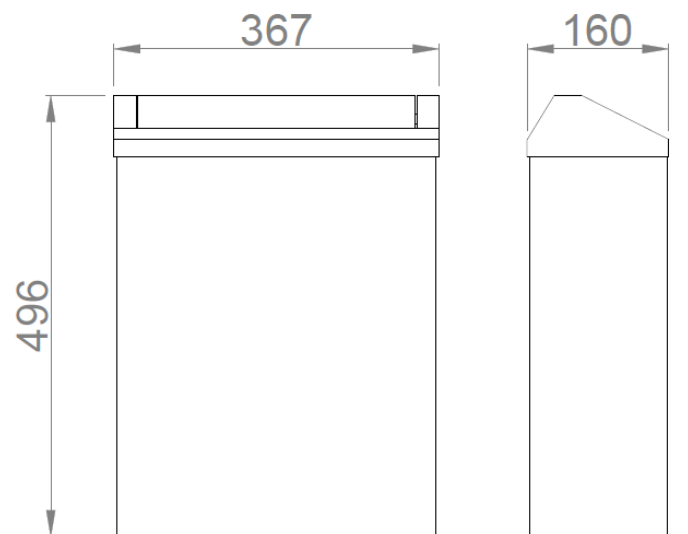

Wall wastepaper bin

- Wastepaper bin in AISI 304 stainless steel, to fix to the wall.
- Durability and resistance.
- With swing cover, removable for easy cleaning.
- Recommended for interior places as public offices, malls, schools, airports, etc.
- Fully welded without edges for a safe use.
- It has internal hooks to hold plastic bags.

TECHNICAL DATA

- Made of AISI 304 stainless steel, polish finish.
- Two wall anchoring points. Screws included.
- Capacity: 23 liters.
- Dimensions: 496 height x 367 width x 160 depth (mm).

SUGGESTED TEXT FOR PRESCRIPTION

Wastepaper bin NOFER in AISI 304 stainless steel polish finish. To fix to wall. Capacity: 23 liters. Dimensions: 496 height x 367 width x 160 depth (mm).

TECHNICAL DRAWING

DIMENSIONS IN mm

NOFER S.L.
 Avenida de la fama, 118
 08940 · Cornellà de Llobregat (Barcelona)
 Tel +34 934 742 423 · Fax +34 934 743 548
 export@nofer.com · www.nofer.com