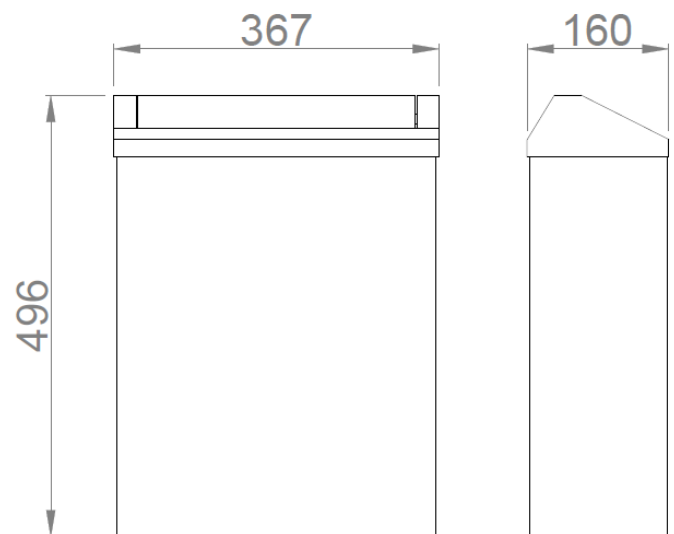

Wall wastepaper bin

- Wastepaper bin in AISI 304 stainless steel, to fix to the wall.
- Durability and resistance.
- With swing cover, removable for easy cleaning.
- Recommended for interior places as public offices, malls, schools, airports, etc.
- Fully welded without edges for a safe use.
- It has internal hooks to hold plastic bags.

TECHNICAL DATA

- Made of AISI 304 stainless steel, satin finish.
- Two wall anchoring points. Screws included.
- Capacity: 23 liters.
- Dimensions: 496 height x 367 width x 160 depth (mm).

SUGGESTED TEXT FOR PRESCRIPTION

Wastepaper bin NOFER in AISI 304 stainless steel satin finish. To fix to wall. Capacity: 23 liters. Dimensions: 496 height x 367 width x 160 depth (mm).

TECHNICAL DRAWING

DIMENSIONS IN mm

NOFER S.L.
 Avenida de la fama, 118
 08940 · Cornellà de Llobregat (Barcelona)
 Tel +34 934 742 423 · Fax +34 934 743 548
 export@nofer.com · www.nofer.com