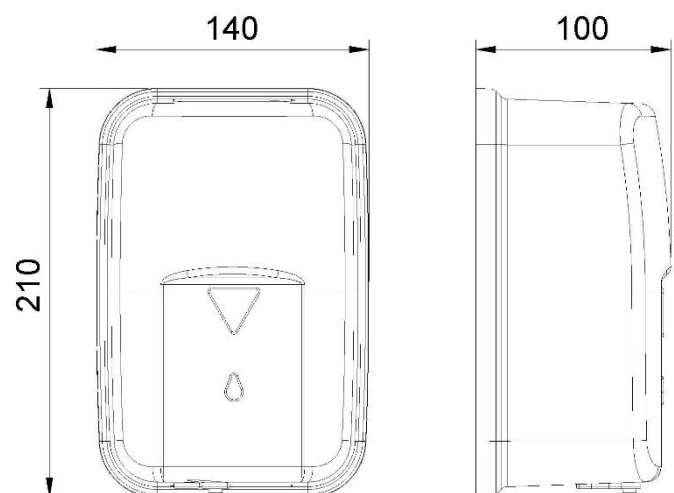

Automatic soap dispenser

- Automatic soap dispenser with infrared sensor.
- Designed for wall mounting, leaving the anchor hidden.
- Content viewer.
- Security lock.
- Led that indicates when the batteries need to be replaced.

TECHNICAL DATA

- Made in AISI 304 stainless steel, polished finish.
- Works with 4 batteries of 1,5 V.
- Capacity: 1200 ml.
- Thickness of the sheet: 0,8 (mm).
- Dimensions: 210 height x 140 width x 100 depth (mm).
- Maintenance: Stainless Steel requires maintenance, after some time dust may damage the stainless steel chrome. We recommend a regular cleaning with a specific stainless steel cleaner.

TECHNICAL DRAWING

DIMENSIONS IN mm

SUGGESTED TEXT FOR PRESCRIPTION

Automatic soap dispenser NOFER, made in AISI 304 stainless steel, with infrared sensor. Designed for wall mounting, with content viewer and security lock. Capacity: 1200 ml. Dimensions: 210 height x 140 width x 100 depth (mm).