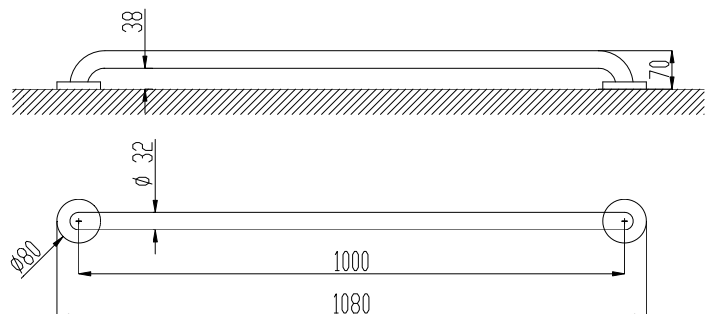

Straight grab bar

- Straight grab bar to fix to wall.
- Recommended for use in bathrooms, WC and showers.
- Suitable for bathrooms adapted to disabled.
- Stainless steel white Nylon finish. Also available in satin finish (NOFER 15054.100.S) and polish finish (NOFER 15054.100.B).

TECHNICAL DATA

- Made of Stainless Steel AISI 304.
- Two fixing points.
- Length: 1000 mm.
- Distance from bar to wall: 38 mm.
- Ø 32 mm tube grab. Steel thickness: 1,5 mm.
- Recommended installation height: 70-75 cm from floor.
- Maintenance: Stainless steel needs maintenance because dust can eventually damage the chrome in stainless steel. We recommend monthly cleaning with our special product.

SUGGESTED TEXT FOR PRESCRIPTION

Straight grab bar NOFER or similar, to fix to wall. In AISI 304 stainless steel. Length: 1000 mm. Ø 32 mm tube grab. Steel thickness: 1,5 mm.

TECHNICAL DRAWING

Dimensions in mm