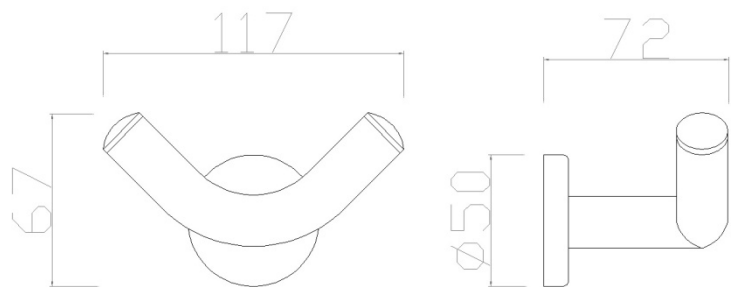

Double hook

- Double hook to fix to wall in chrome plated brass.
- Durability and resistance to corrosion.
- Suitable for collectivities.
- Polish finish.

TECHNICAL DATA

- Made of chrome plated brass.
- "V" shaped Ø 20 mm tube.
- Dimensions: 67 high x 117 wide x 72 deep mm. Wall support Ø 50 mm.
- Net weight: 0,21 Kg.
- Hidden anchor mechanism. Wall fixing materials included.

SUGGESTED TEXT FOR PRESCRIPTION

Double hook to fix to wall NOFER or similar, in chrome plated brass. Polish finish. Dimensions: 67 high x 117 wide x 72 deep mm. Wall support Ø 50 mm. "V" shaped Ø 20 mm tube.

TECHNICAL DRAWING

Dimensions in mm

NOFER S.L.
 Avenida de la fama, 118
 08940 · Cornellà de Llobregat (Barcelona)
 Tel +34 934 742 423 · Fax +34 934 743 548
 nofer@nofer.com · www.nofer.com

Related Products