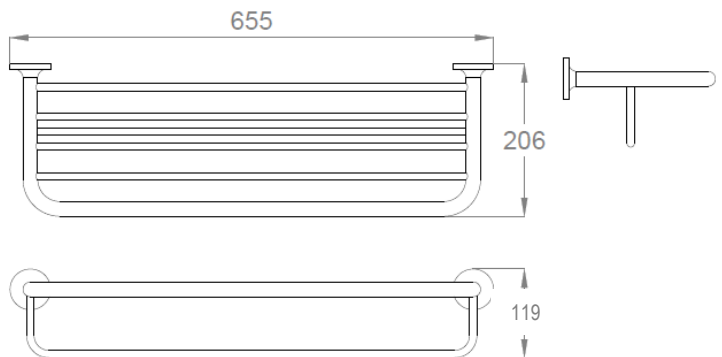

Zamac towel shelf shelf

- Wall mounted shelf with lower towel rail.
- Durability and resistance against rust and corrosion.
- Polish finished.
- Suitable for public areas.
- Easy to install and clean.

TECHNICAL DATA

- Made in polish finished ZAMAC.
- Dimensions: 119 height x 655 width x 206 depth (mm).
- Maintenance: stainless steel needs maintenance because dust can eventually damage the Chrome (Cr) contained in stainless steel. We recommend monthly cleaning with an specific product for stainless steel.

SUGGESTED TEXT FOR PRESCRIPTION

NOFER wall mounted towel shelf, with lower towel rail. Made in polish finished ZAMAC. Dimensions: 119 height x 655 width x 206 depth (mm).

TECHNICAL DRAWING

DIMENSIONS IN mm