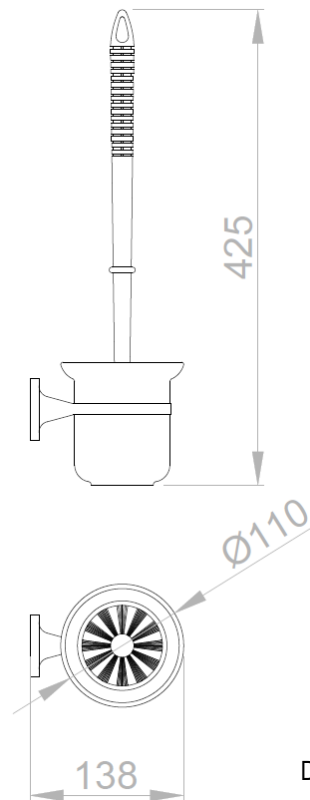

Toilet brush set

- Toilet brush set.
- Easy to clean.
- Durability and resistance to rust.

TECHNICAL DATA

- Support made of Zamac. Removable container in white ceramic.
- Dimensions: 425 height x Ø110 width x 138 depth (mm).
- Fixing materials included.

TECHNICAL DRAWING

DIMENSIONS IN mm
SUGGESTED TEXT FOR PRESCRIPTION

Toilet brush set NOFER, in Zamac and white ceramic.
 Dimensions: 425 height x Ø110 width x 138 depth (mm).

NOFER S.L.
 Avenida de la fama, 118
 08940 · Cornellà de Llobregat (Barcelona)
 Tel +34 934 742 423 · Fax +34 934 743 548
 export@nofer.com · www.nofer.com