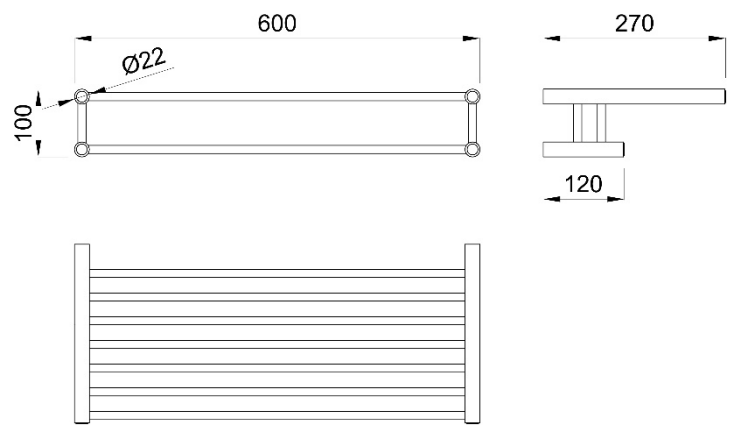

Towel rack shelf

- Towel rack with bar.
- Durability and resistance.
- Suitable for public areas.
- Made of satin stainless steel.

TECHNICAL DATA

- Made in AISI 304 stainless steel.
- Satin finish stainless steel.
- Dimensions: 100 height x 600 width x 270 depth (mm).
- Hidden wall fixation.
- Equipped with fixing materials.

SUGGESTED TEXT FOR PRESCRIPTION

NOFER towel rail, made of satin finish AISI 304 stainless Steel.
Dimensions: 100 height x 600 width x 270 depth (mm).

TECHNICAL DRAWING

DIMENSIONS IN mm

NOFER S.L.
Avenida de la fama, 118
08940 · Cornellà de Llobregat (Barcelona)
Tel +34 934 742 423 · Fax +34 934 743 548
export@nofer.com · www.nofer.com