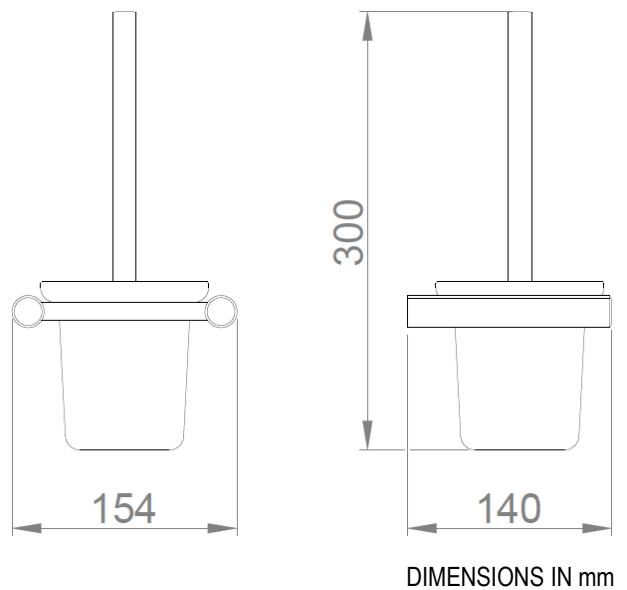

Stainless steel toilet brush

- Stainless steel toilet brush.
- Durability and resistance against rust and corrosion.
- Suitable for public areas.

TECHNICAL DATA

- Made in AISI 304 stainless steel.
- Satin finished.
- Dimensions: 300 height x 154 width x 140 depth (mm).
- Hidden wall fixation.
- Fixing material included.

SUGGESTED TEXT FOR PRESCRIPTION

NOFER, toilet brush made in AISI 304 stainless steel. Dimensions: 300 height x 154 width x 140 depth (mm).

TECHNICAL DRAWING

NOFER S.L.
 Avenida de la fama, 118
 08940 · Cornellà de Llobregat (Barcelona)
 Tel +34 934 742 423 · Fax +34 934 743 548
 export@nofer.com · www.nofer.com