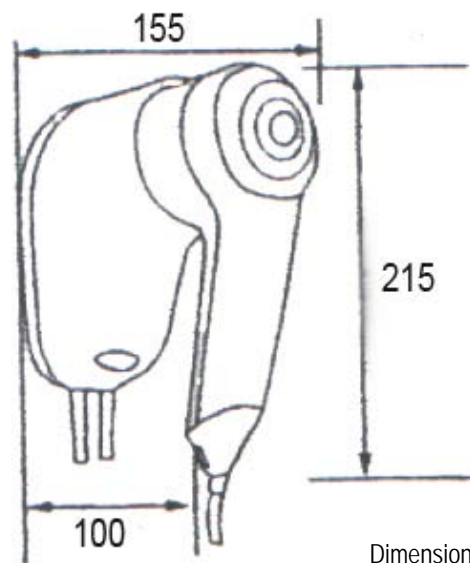

Hair dryer to fix to wall

- Ergonomically hair dryer, surface mounted.
- Two speeds.
- Security switch ON/OFF.
- Power selector
- Operation: continuous pressure of the push button.
- Also available in white and grey NOFER (02055.W / 02055.G)

TECHNICAL DATA

- Material: ABS plastic.
- Color: Black.
- Dimensions: 210 height x 100 width x 155 depth (mm).
- Weight: 0,85 Kg.
- Voltage: 220 V – 240 V ~
- Frequency: (50-60 Hz).
- Power: 1200 (max) - 540 (min.) W
- Power consumption: 5,5 A.
- Electrical insulation: Class II
- Electrical protection: IP20
- Airspeed: 48 km / h
- Effective flow: 1300 l / min.
- Noise level at 2m: 60 dBA.
- Air temperature (20°C ambient): 61°C to 10 cm

* This product is designed for limited functions, and it is not recommended to be in continuous use. Improper use or maintenance might invalidate the warranty.

SUGGESTED TEXT FOR PRESCRIPTION

Hair dryer NOFER , with power selector. Total power: 1200 W.
Dimensions: 210 height x 100 width x 155 depth (mm).

TECHNICAL DRAWING

Dimensions in mm.

NOFER S.L.
Avenida de la fama, 118
08940 · Cornellà de Llobregat (Barcelona)
Tel +34 934 742 423 · Fax +34 934 743 548
export@nofer.com · www.nofer.com

Related Products