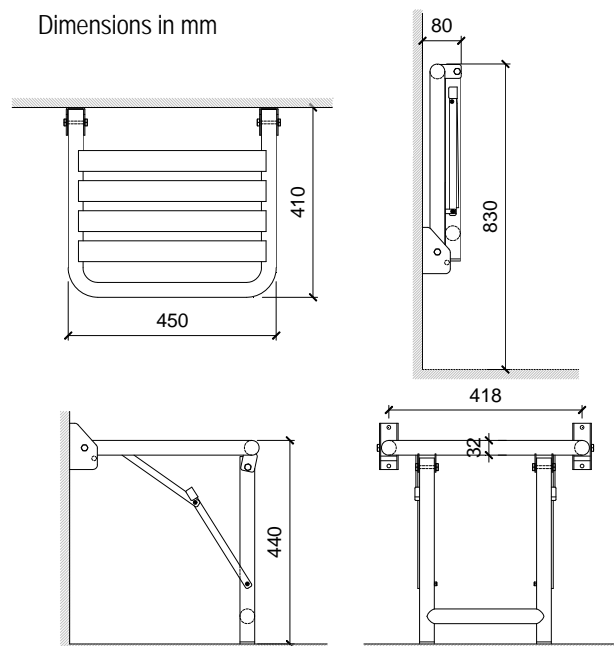

TECHNICAL DATA

- Made of AISI 304 stainless steel.
- Maximum dimensions: 440 high x 450 wide x 410 deep mm.
- Bars: diameter 32 mm.
- Maximum weight capacity: 120 Kg.
- Fixing materials included.
- Maintenance: Stainless steel needs maintenance because dust can eventually damage the chrome in stainless steel. We recommend monthly cleaning with our special product.

TECHNICAL DRAWING

Dimensions in mm

The picture belongs to NOFER 15045.S

SUGGESTED TEXT FOR PRESCRIPTION

Folding shower seat NOFER or similar, in AISI 304 stainless steel. Maximum dimensions: 440 high x 450 wide x 410 deep mm. Bars: diameter 32 mm.