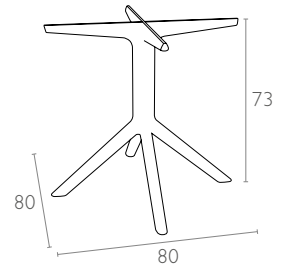

Ölçüler cm'dir.
All dimensions are in cm.

Ambalaj ölçüleri ve hacim / Package dimensions in cm and volume

m³	Yükseklik Height	En Width	Derinlik Depth
0,066	11	73	83

Lojistik bilgileri / Logistics information

20 DC Cntr	40 HC Cntr	82 Cbm Truck
441	1008	1248